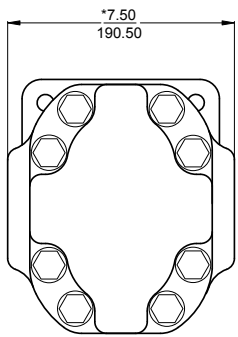

SINGLE UNIT

DISCLAIMER Consult your Permco Representative or the factory for operation below 600 or above 2400 RPM and temperatures above 180° F. Oil Viscosity: 150 SUS (32.1 cSt.) at 100° F (37.8° C) | Oil Temperature: 150° F (65.5° C)

1500 Frost Road P.O. Box 2068
Streetsboro, Ohio 44241
Phone 330.626.2801· Fax 330.626.2805

support@permco.com · www.permco.com
twitter: @permco
facebook: www.facebook.com/permco