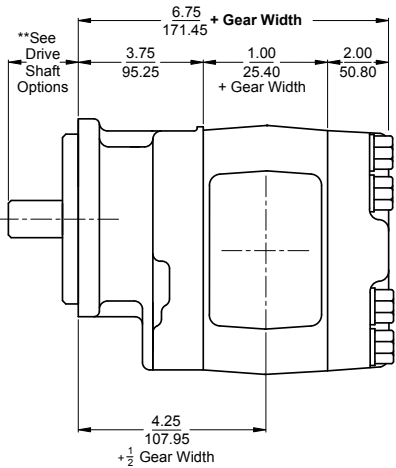

7600 SERIES

MOTOR PERFORMANCE CHART

GEAR WIDTH [in]

M7600@ 2000 PSI

SPEED [rpm]	1			1 1/2			2			2 1/2			3		
	Input (GPM)	Output Torque (in-lb)	Output (HP)	Input (GPM)	Output Torque (in-lb)	Output (HP)	Input (GPM)	Output Torque (in-lb)	Output (GPM)	Input (GPM)	Output Torque (in-lb)	Output (GPM)	Input (GPM)	Output Torque (in-lb)	Output (GPM)
800	19.5	1100	14.5	28	1700	22	34.5	2270	29	42	2930	37.5	49.5	3700	47
1000	23	1095	17.5	33	1690	27	42	2265	36	51	2915	46.5	61	3690	58.5
1200	26.5	1090	20	38	1680	31	49	2260	42.5	60	2900	54.5	72.5	3680	69
1800	34	1040	26	49.5	1650	41	64	2220	55.5	78	2840	71.5	94	3570	89.5
2000	41	970	30.5	59.5	1600	50	78.5	2180	68	96.5	2760	87	115	3430	109

DIMENSIONAL DATA

SINGLE UNIT