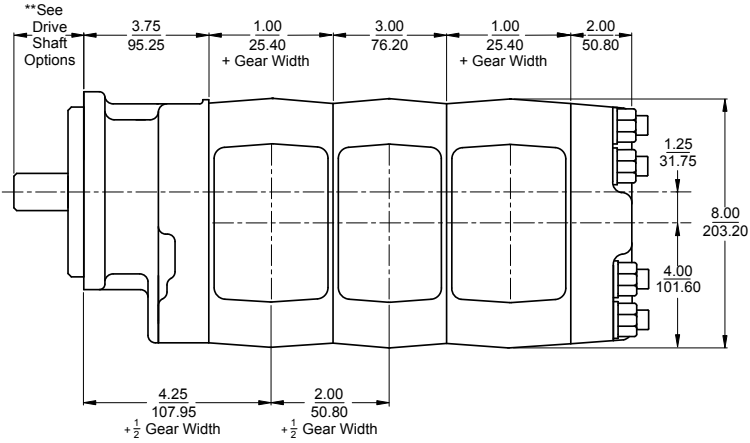

MULTIPLE UNIT